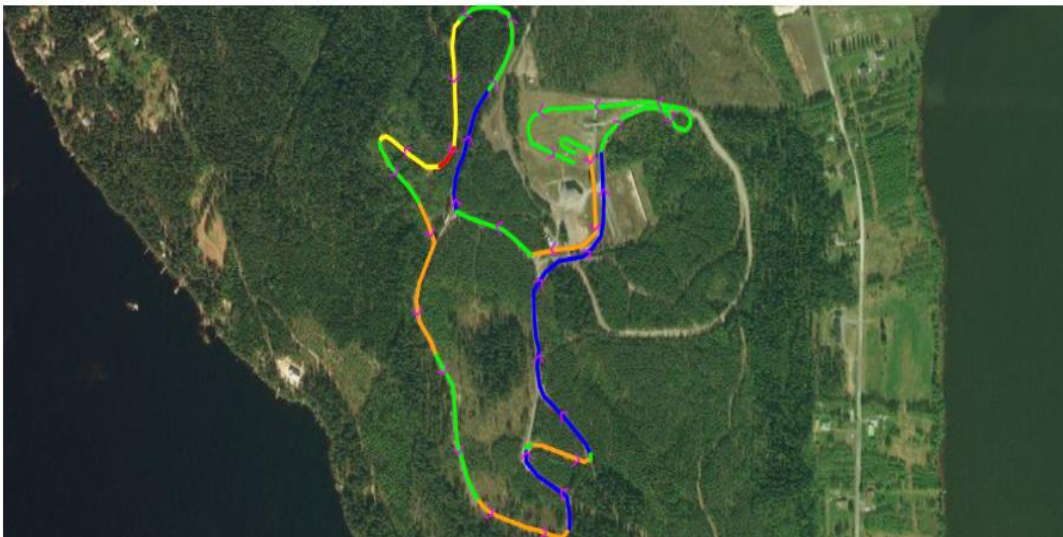

7. Latukartat

Course length:	3,405m	Height difference (HD):	46m	Lowest point:	108m
Course category:	D	Maximum climb (MC):	30m	Highest point:	154m
		Total climb (TC):	101m		

A-climb B-climb C-climb descent undulated terrain