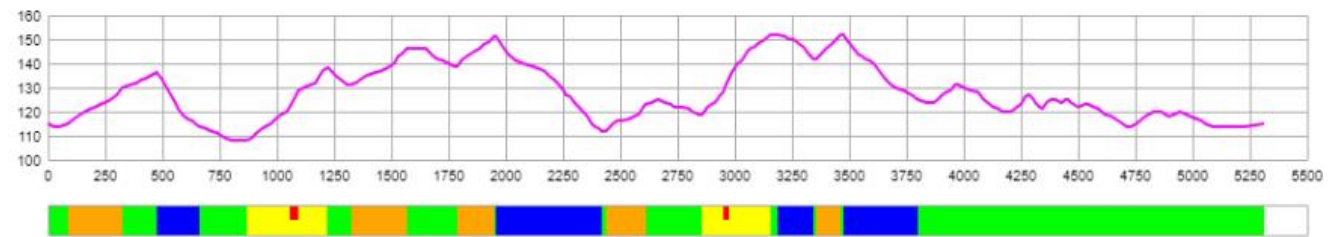

7. Latukartat

Course length:	3,405m	Height difference (HD):	46m	Lowest point:	108m
Course category:	D	Maximum climb (MC):	30m	Highest point:	154m
		Total climb (TC):	101m		

A-climb B-climb C-climb descent undulated terrain

Course length:	5,310m	Height difference (HD):	44m	Lowest point:	108m
Course category:	D	Maximum climb (MC):	33m	Highest point:	152m
		Total climb (TC):	164m		

A-climb B-climb C-climb descent undulated terrain